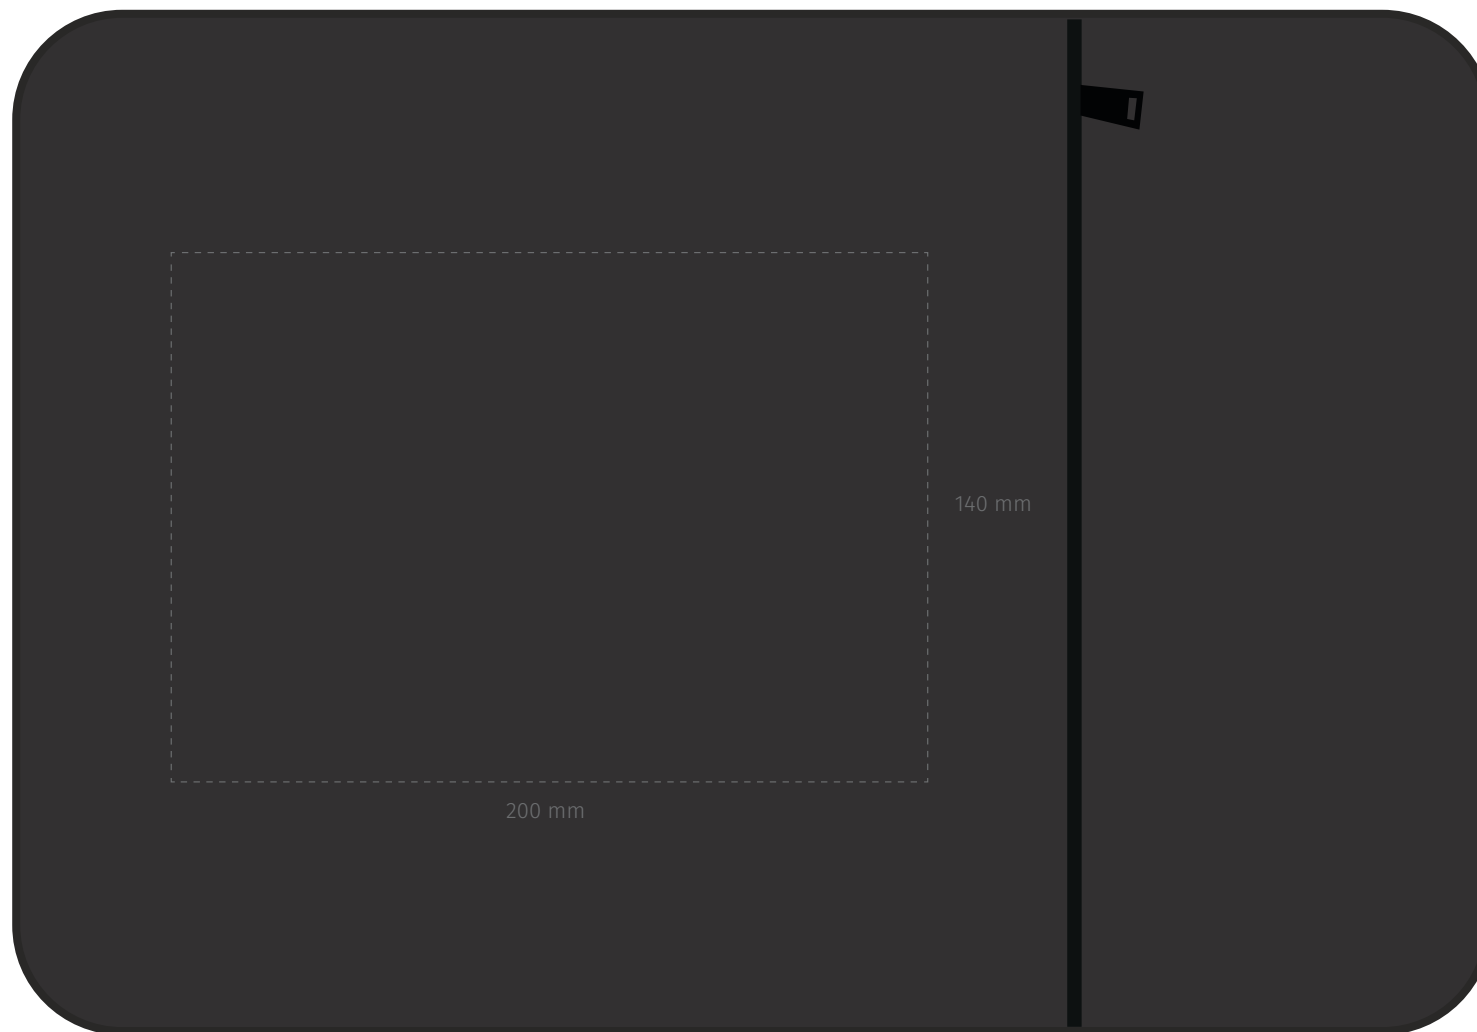

TEMPLATE:
■ PIONEER 15" LAPTOP SLEEVE

Item shown at 50% actual size when viewed on A4 paper

BRANDING - Screen

Max branding area 200 x 140mm

TEMPLATE:
■ PIONEER 15" LAPTOP SLEEVE

Item shown at 50% actual size when viewed on A4 paper

BRANDING - Supacolour

Max branding area 210 x 150mm (A5)