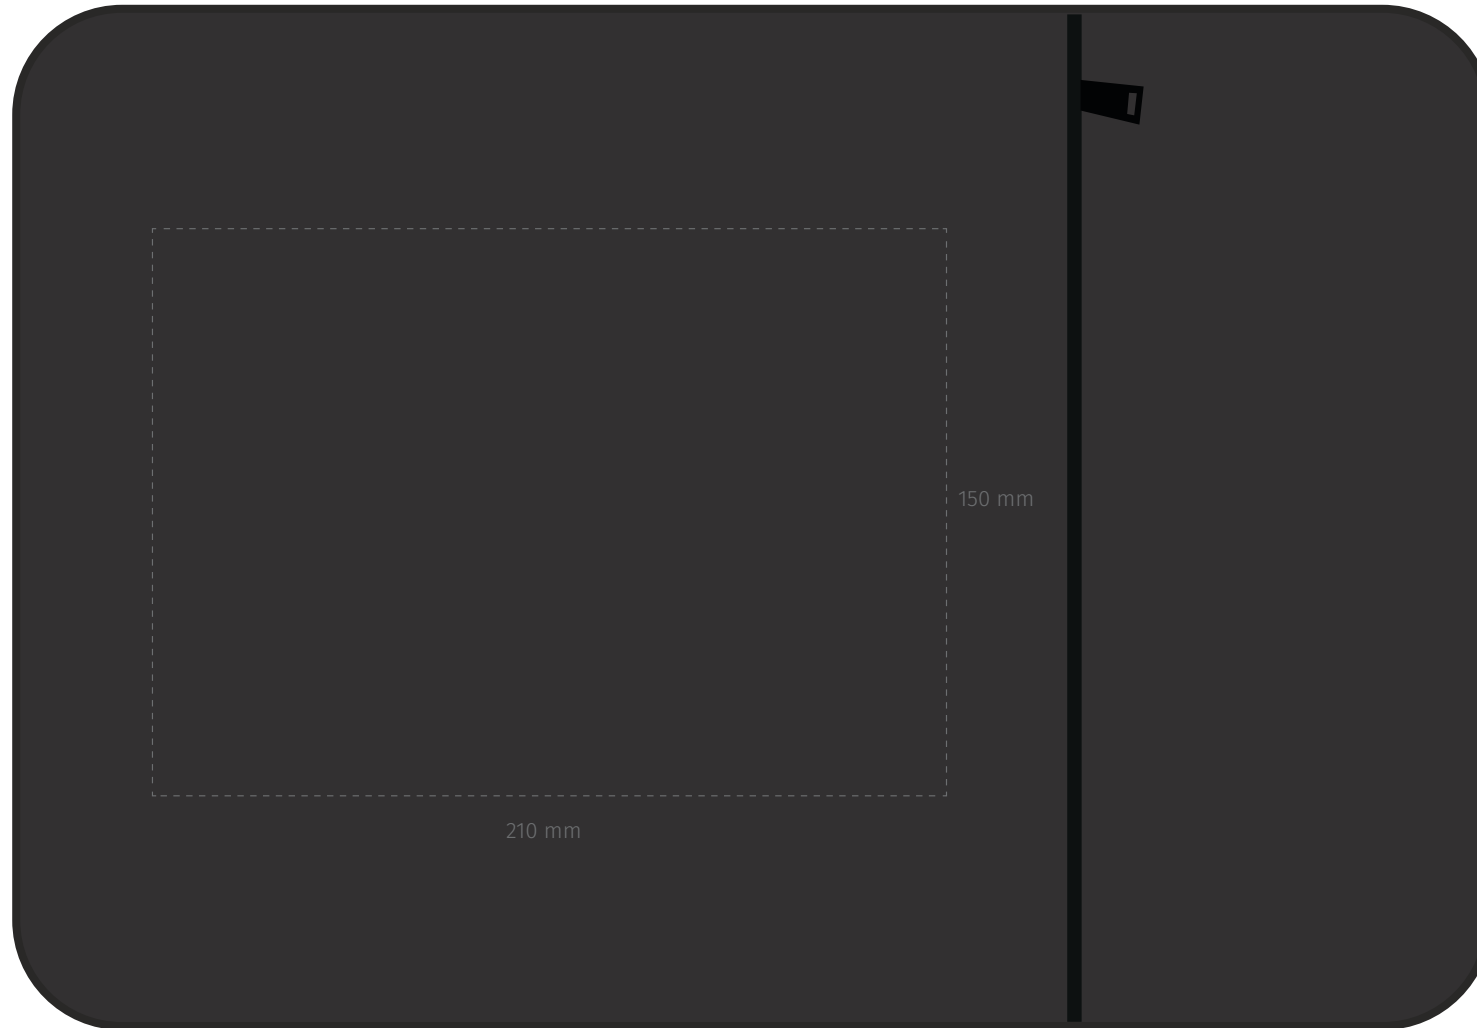

TEMPLATE:
■ PIONEER 15" LAPTOP SLEEVE

Item shown at 50% actual size when viewed on A4 paper

BRANDING - Screen

Max branding area 200 x 140mm

TEMPLATE:
■ PIONEER 15" LAPTOP SLEEVE

Item shown at 50% actual size when viewed on A4 paper

BRANDING - Supacolour

Max branding area 210 x 150mm (A5)